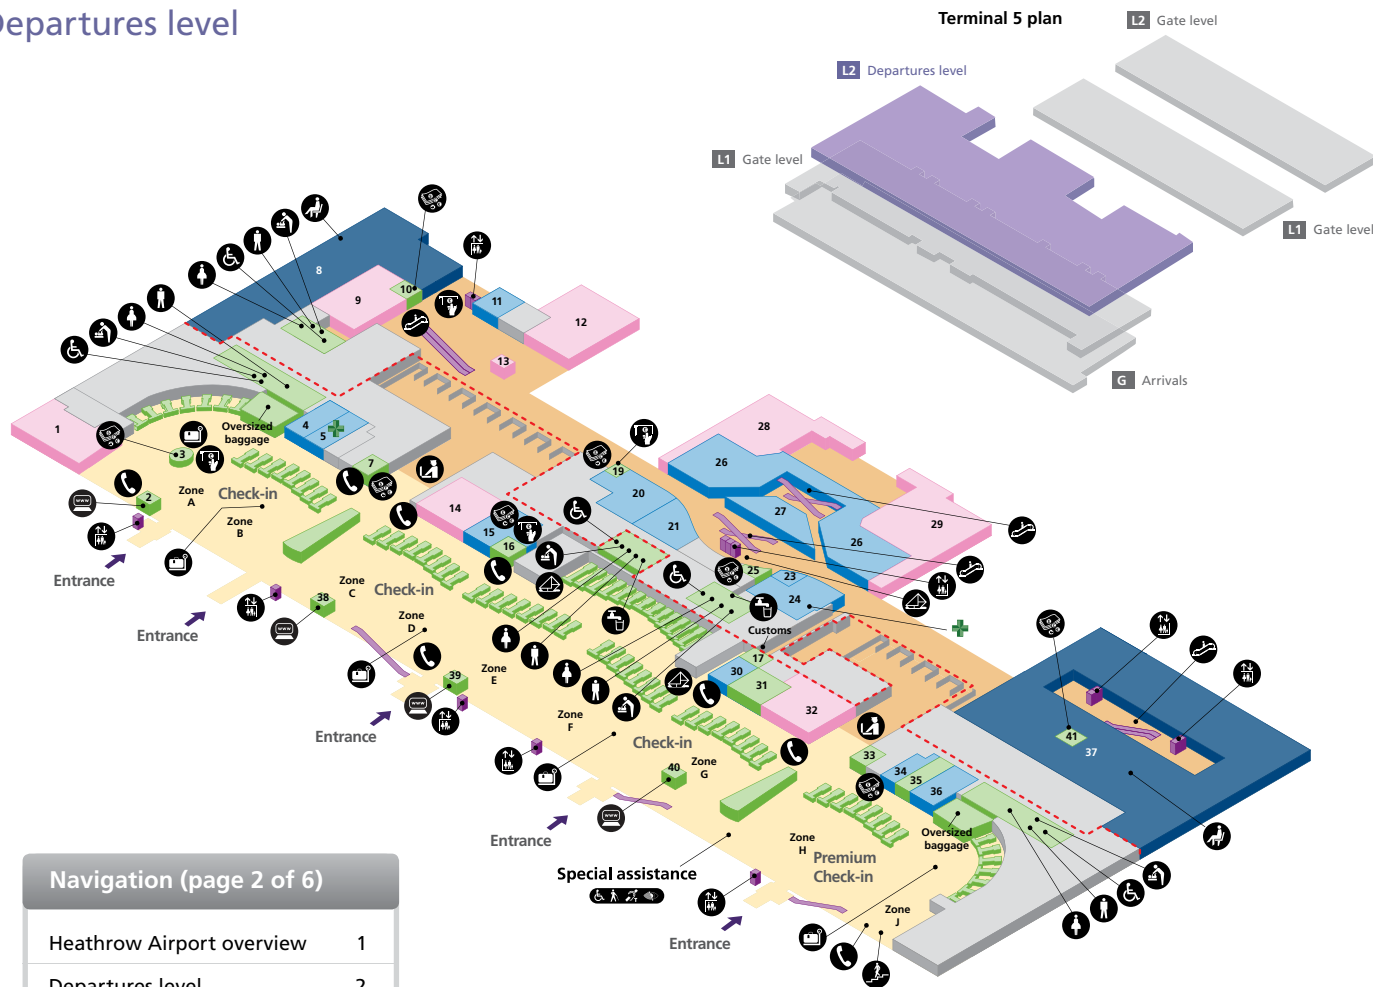

Heathrow Airport

Overview

Navigation (page 1 of 6)

Heathrow Airport overview	1
Departures level	2
Gate level	3
Terminal 5B (Gates 32-48)	4
Terminal 5C (Gates 52-66)	5
Arrivals – onward travel (ground level)	6

Terminal 5

Departures level

Shopping

Boots	5	24	Rolling Luggage	34
Dixons Travel	21		Vodafone	4
Dixons ADD+	23		WHSmith	15 20 36
Excess Baggage	30		World Duty Free (Sunglasses, Watches & Jewellery)	27
Glorious Britain	11			
Harrods Department Store	26			

Power charging points for electrical items are available throughout the departure lounge

Navigation (page 3 of 6)

Heathrow Airport overview	1
Departures level	2
Gate level	3
Terminal 5B (Gates 32-48)	4
Terminal 5C (Gates 52-66)	5
Arrivals – onward travel (ground level)	6

Terminal 5

Terminal 5C (Gates 52-66)

Shopping

Boots	+	3	World Duty Free	5
WHSmith		4		

Services

BA customer services desk	8	Multi-faith prayer room	9
Cash machines	7	Orientation zone	6
Internet facility	11 12	Vending machine	1 10