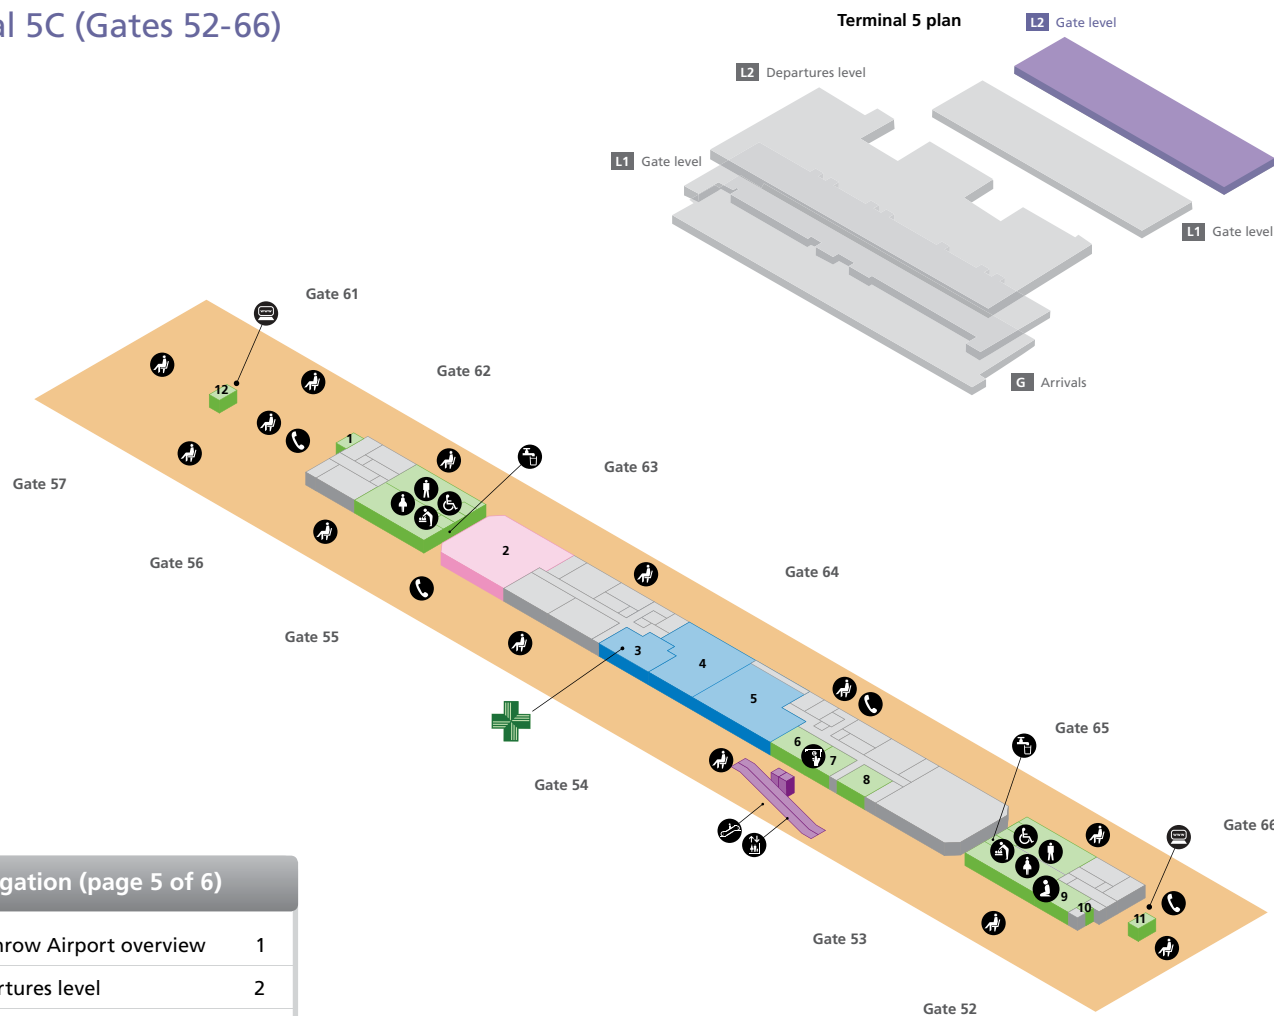

Power charging points for electrical items are available throughout the departure lounge

Navigation (page 3 of 6)

Heathrow Airport overview	1
Departures level	2
Gate level	3
Terminal 5B (Gates 32-48)	4
Terminal 5C (Gates 52-66)	5
Arrivals – onward travel (ground level)	6

Terminal 5

Terminal 5B (Gates 32-48)

Shopping

Boots	11	Sunglass hut	10
Collection	8	WHSmith	5
Harrods	4	World Duty Free	7
Rolling Luggage	6		

Services

American Express	2	Travelex bureau de change	9
Be Relax Spa	3	Vending machine	14 15
Internet facility	12		

Boingo Wi-Fi is present throughout the terminal

Power charging points for electrical items are available throughout the departure lounge

Navigation (page 4 of 6)

Heathrow Airport overview	1
Departures level	2
Gate level	3
Terminal 5B (Gates 32-48)	4
Terminal 5C (Gates 52-66)	5
Arrivals – onward travel (ground level)	6

Terminal 5

Terminal 5C (Gates 52-66)

Shopping

Boots	+	3	World Duty Free	5
WHSmith		4		

Services

BA customer services desk	8	Multi-faith prayer room	9
Cash machines	7	Orientation zone	6
Internet facility	11 12	Vending machine	1 10