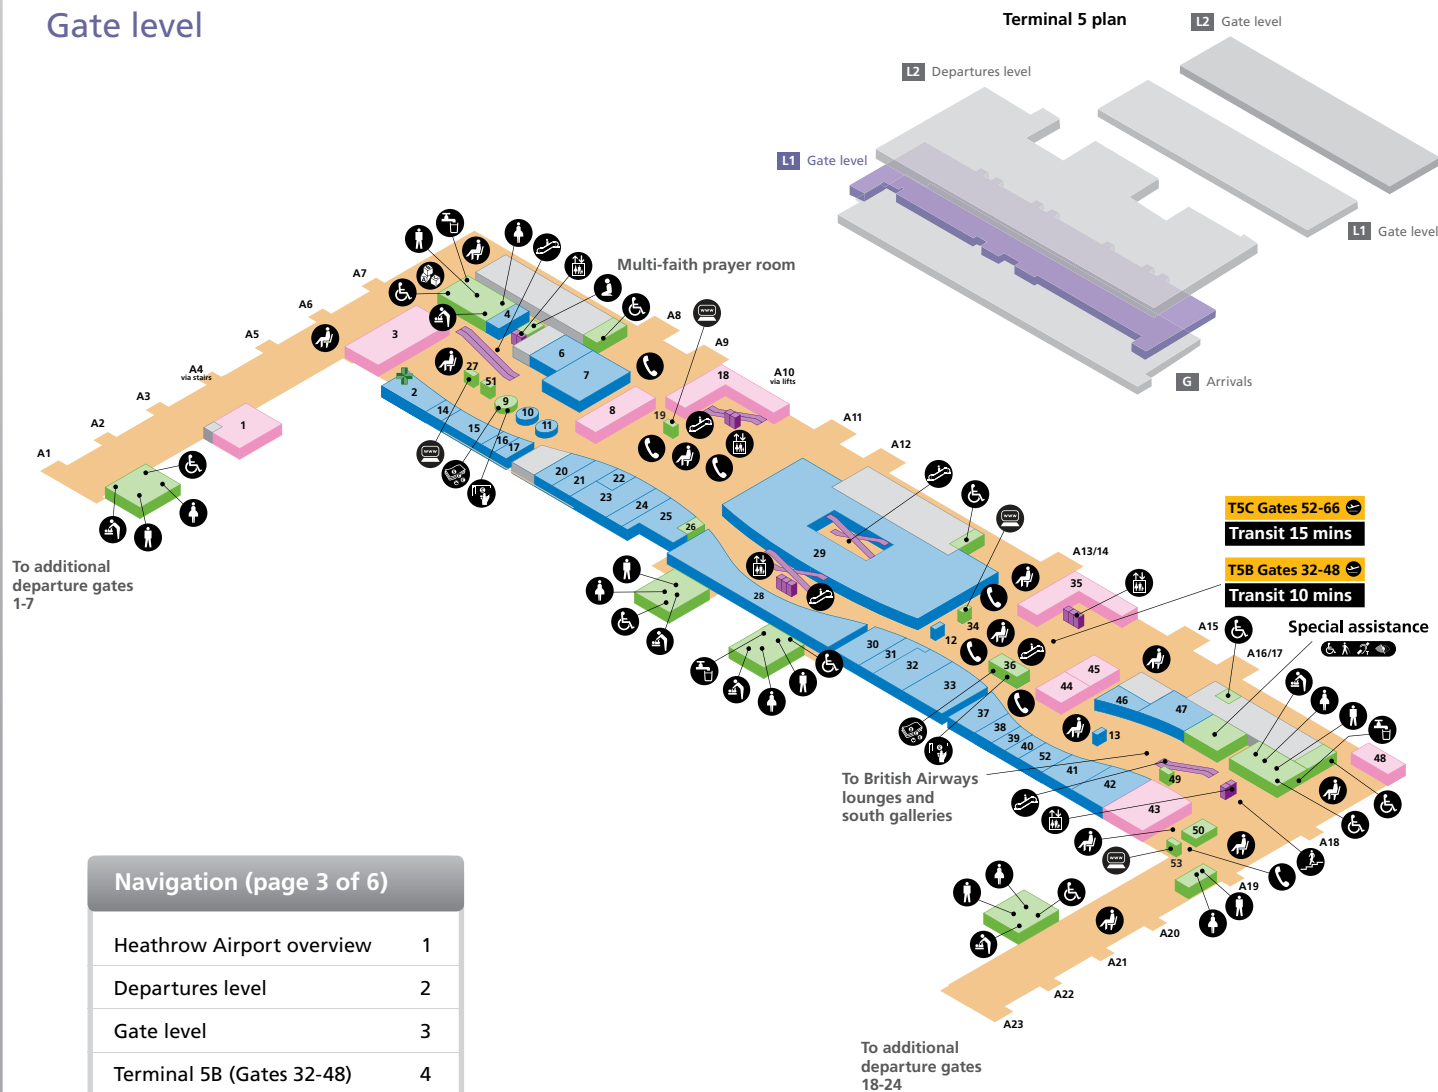

Boingo Wi-Fi is present throughout the terminal

Power charging points for electrical items are available throughout the departure lounge

Navigation (page 2 of 6)

Heathrow Airport overview	1
Departures level	2
Gate level	3
Terminal 5B (Gates 32-48)	4
Terminal 5C (Gates 52-66)	5
Arrivals – onward travel (ground level)	6

Terminal 5

Gate level

Shopping

Boots	2	Mulberry	17
Burberry	38	Paul Smith 'Globe'	42
Burberry Watches	12	Prada	33
Bulgari	39	Reiss	23
Cath Kidston	10	Rolling Luggage	14
Caviar House and Prunier	46	Smythson of Bond Street	40
Chocolate Box	4	Sunglass Hut	22
Dior	31	Ted Baker	20
Dixons Travel	13	Thomas Pink	15
Dixons Travel/Apple	25	Tiffany & Co.	37
Dolce & Gabbana	52	WHSmith	6 47
Gucci	32	WHSmith Bookshop	24
Harrods	41	World Duty Free	28
Kurt Geiger	21	World Duty Free (inc. World of Whiskies & Cigar House)	29
Links of London	16	World Duty Free Express	7
Mappin & Webb	30		
Montblanc	11		

Caviar House and Prunier Seafood Bar	44	Wetherspoon Bar and Restaurant - 'The Crown Rivers'	3
EAT.	35	Pret A Manger	1 8
Espresso	48	Starbucks	18
ITSU	45	V Bar	43

Accessible toilet	Internet facility	Stairs
Baby changing facilities	Lift	Telephone
Bureau de change	Multi-faith prayer room	Toilet men
Cash machines	Play area (stay & play)	Toilet women
Drinking water	Passenger lounge/Seating area	Passenger areas
Escalator	Pharmacy	Boingo Wi-Fi is present throughout the terminal

Power charging points for electrical items are available throughout the departure lounge

Navigation (page 3 of 6)

Heathrow Airport overview	1
Departures level	2
Gate level	3
Terminal 5B (Gates 32-48)	4
Terminal 5C (Gates 52-66)	5
Arrivals – onward travel (ground level)	6