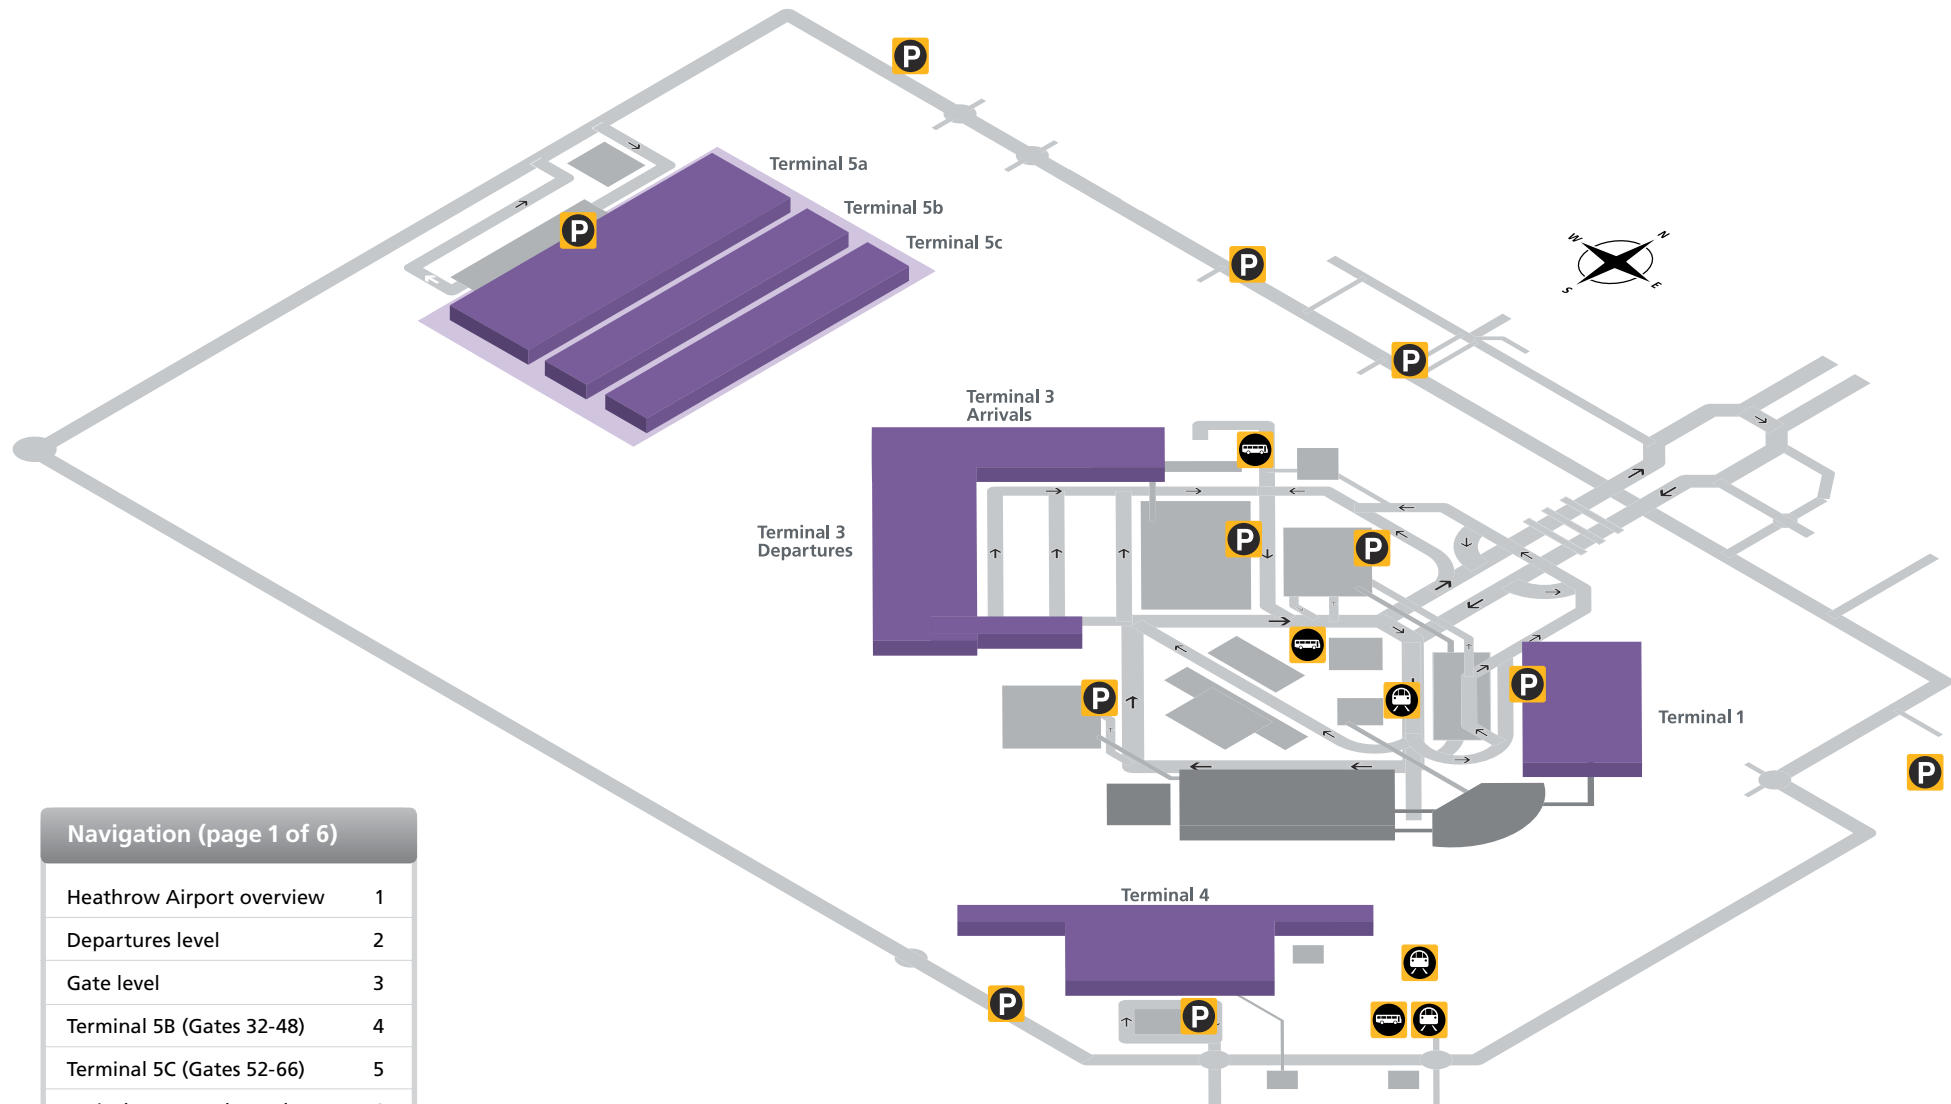

Heathrow Airport

Overview

Navigation (page 1 of 6)

Heathrow Airport overview	1
Departures level	2
Gate level	3
Terminal 5B (Gates 32-48)	4
Terminal 5C (Gates 52-66)	5
Arrivals – onward travel (ground level)	6

Caviar House and Prunier Seafood Bar	44	Wetherspoon Bar and Restaurant - 'The Crown Rivers'	3
EAT.	35	Pret A Manger	1 8
Espresso	48	Starbucks	18
ITSU	45	V Bar	43

Accessible toilet	Internet facility	Stairs
Baby changing facilities	Lift	Telephone
Bureau de change	Multi-faith prayer room	Toilet men
Cash machines	Play area (stay & play)	Toilet women
Drinking water	Passenger lounge/Seating area	Passenger areas
Escalator	Pharmacy	Boingo Wi-Fi is present throughout the terminal

Power charging points for electrical items are available throughout the departure lounge

Navigation (page 3 of 6)

Heathrow Airport overview	1
Departures level	2
Gate level	3
Terminal 5B (Gates 32-48)	4
Terminal 5C (Gates 52-66)	5
Arrivals – onward travel (ground level)	6

Terminal 5

Terminal 5C (Gates 52-66)

Shopping

Boots	+	3	World Duty Free	5
WHSmith		4		

Services

BA customer services desk	8	Multi-faith prayer room	9
Cash machines	7	Orientation zone	6
Internet facility	11 12	Vending machine	1 10