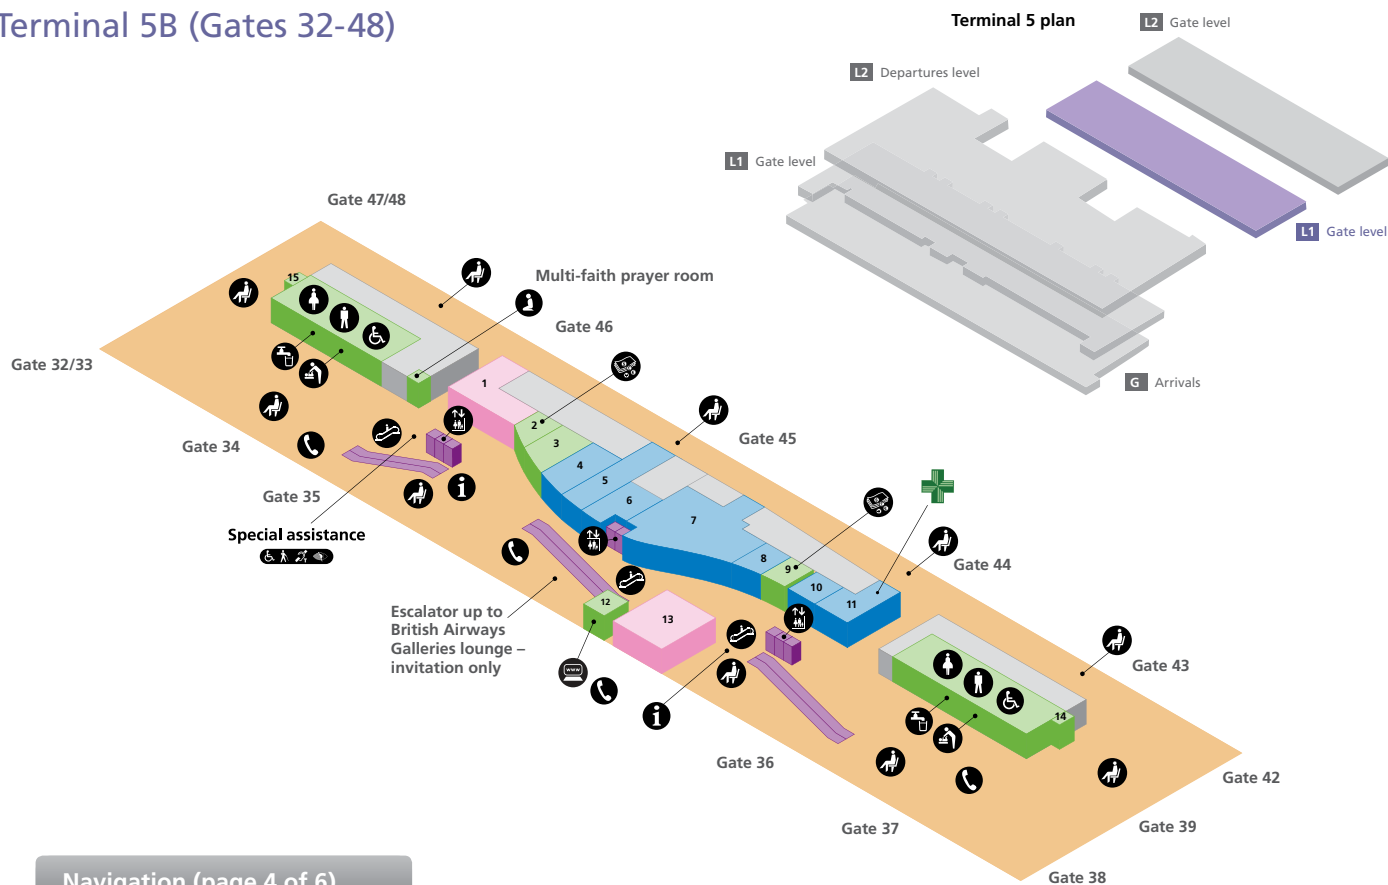

Boingo Wi-Fi is present throughout the terminal

Power charging points for electrical items are available throughout the departure lounge

Navigation (page 2 of 6)

Heathrow Airport overview	1
Departures level	2
Gate level	3
Terminal 5B (Gates 32-48)	4
Terminal 5C (Gates 52-66)	5
Arrivals – onward travel (ground level)	6

Caviar House and Prunier Seafood Bar	44	Wetherspoon Bar and Restaurant - 'The Crown Rivers'	3
EAT.	35	Pret A Manger	1 8
Espresso	48	Starbucks	18
ITSU	45	V Bar	43

Accessible toilet	Internet facility	Stairs
Baby changing facilities	Lift	Telephone
Bureau de change	Multi-faith prayer room	Toilet men
Cash machines	Play area (stay & play)	Toilet women
Drinking water	Passenger lounge/Seating area	Passenger areas
Escalator	Pharmacy	Boingo Wi-Fi is present throughout the terminal

Power charging points for electrical items are available throughout the departure lounge

Navigation (page 3 of 6)

Heathrow Airport overview	1
Departures level	2
Gate level	3
Terminal 5B (Gates 32-48)	4
Terminal 5C (Gates 52-66)	5
Arrivals – onward travel (ground level)	6

Terminal 5

Terminal 5B (Gates 32-48)

Shopping

Boots	11	Sunglass hut	10
Collection	8	WHSmith	5
Harrods	4	World Duty Free	7
Rolling Luggage	6		

Services

American Express	2	Travelex bureau de change	9
Be Relax Spa	3	Vending machine	14 15
Internet facility	12		